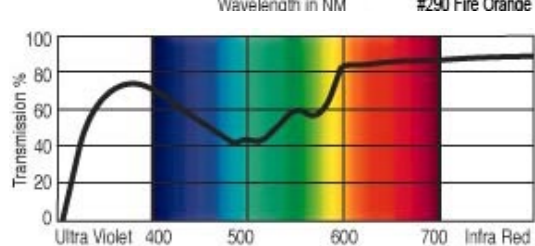

GamColor®
280
FIRE RED
 26% T
 See swatchbook for accurate color

GamColor®
190
COLD PINK
 51% T
 See swatchbook for accurate color

GamColor®
290
FIRE ORANGE
 28% T
 See swatchbook for accurate color

GamColor®
195
NYMPH PINK
 53% T
 See swatchbook for accurate color