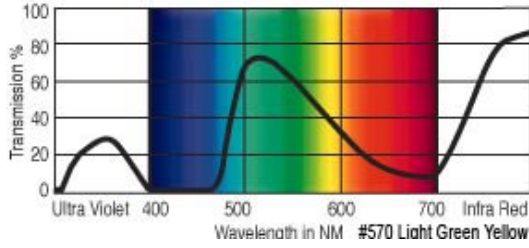

GamColor®
570
LIGHT GREEN YELLOW
46% T
See swatchbook for accurate color