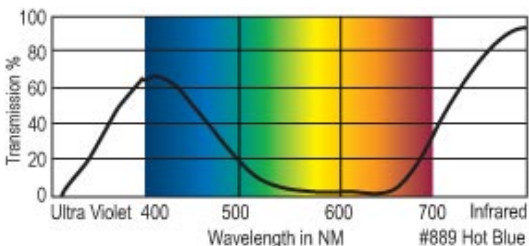

GamColor®
889
HOT BLUE
2% T
See swatchbook for accurate color