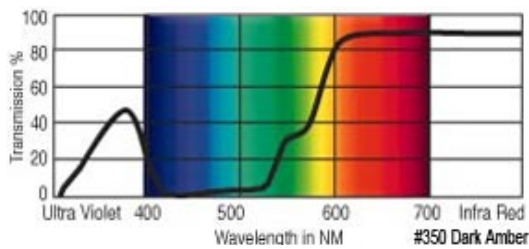

GamColor®
350
DARK AMBER
51% T
See swatchbook for accurate color