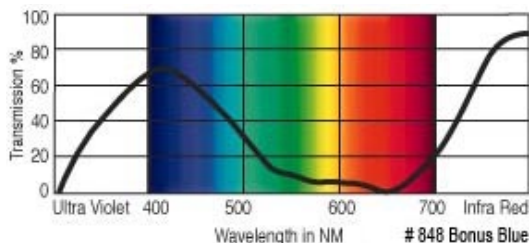

GamColor®
813
DARK MOON BLUE
 5% T
 See swatchbook for accurate color

GamColor®
845
COBALT
 4% T
 See swatchbook for accurate color

GamColor®
815
MOODY BLUE
 20% T
 See swatchbook for accurate color

GamColor®
847
CITY BLUE
 13% T
 See swatchbook for accurate color
 (1520 Extra CTB)