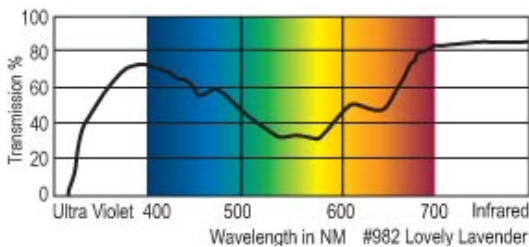

GamColor®
982
LOVELY LAVENDER
43% T
See swatchbook for accurate color