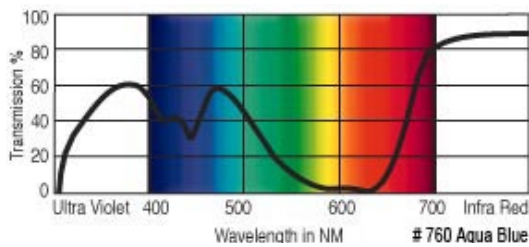

GamColor®
670
EMERALD GREEN
 7% T
 See swatchbook for accurate color

GamColor®
740
OFF BLUE
 17% T
 See swatchbook for accurate color

GamColor®
680
KELLY GREEN
 35% T
 See swatchbook for accurate color

GamColor®
750
NILE BLUE
 14% T
 See swatchbook for accurate color