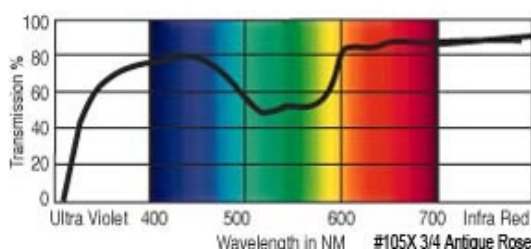

GamColor®
105X
3/4 ANTIQUÉ ROSE
69% T
See swatchbook for accurate color
(1581 3/4 Minus Green)