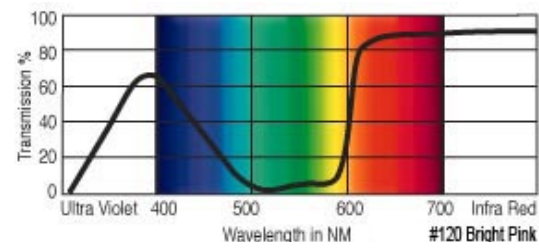

GamColor®
109
NAKED PINK
 88% T
 See swatchbook for accurate color

GamColor®
103
BLUE ROSE
 28% T
 See swatchbook for accurate color

GamColor®
110
DARK ROSE
 22% T
 See swatchbook for accurate color

GamColor®
104
BROADWAY ROSE
 46% T
 See swatchbook for accurate color
 (1578 Xtra Minus Green)