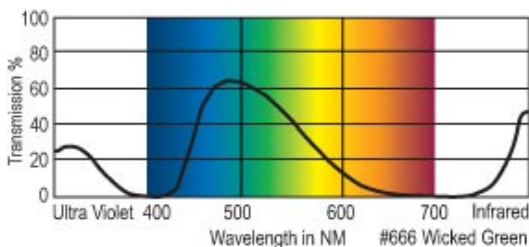

GamColor®
666
WICKED GREEN
31% T
See swatchbook for accurate color