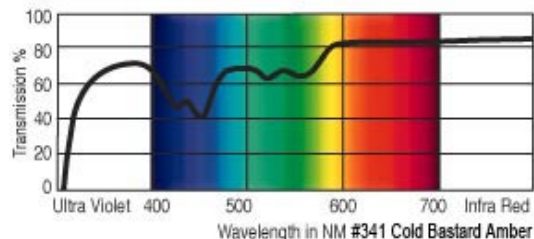

GamColor®
341
COLD BASTARD AMBER
78% T
See swatchbook for accurate color
(1575 1/2 MT2)