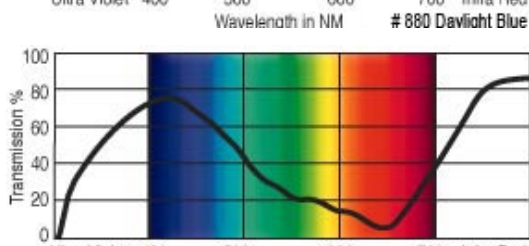

GamColor®
882
SOUTHERN SKY
24% T
See swatchbook for accurate color
(1523 Full CTB)