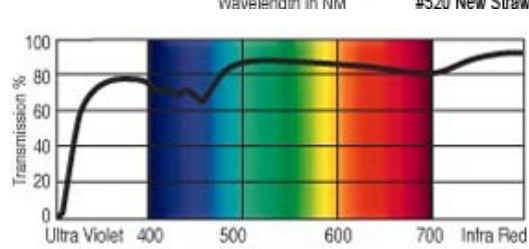

GamColor®
525
LIME SUN
89% T
See swatchbook for accurate color
(1588 1/4 Plus Green)