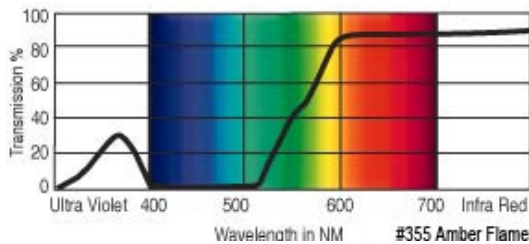

GamColor®
355
AMBER FLAME
56% T
See swatchbook for accurate color