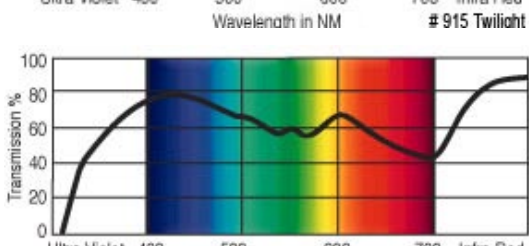

GamColor®
920
PALE LAVENDER
63% T
See swatchbook for accurate color