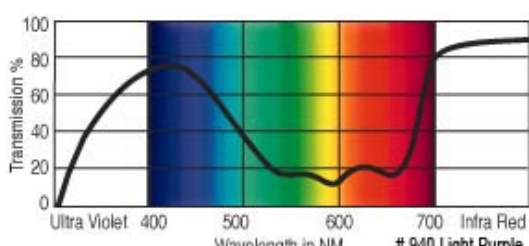

GamColor®
940
LIGHT PURPLE
20% T
See swatchbook for accurate color