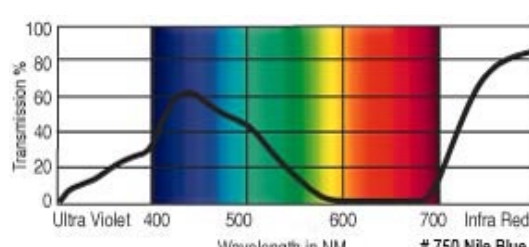

GamColor®
750
NILE BLUE
14% T
See swatchbook for accurate color