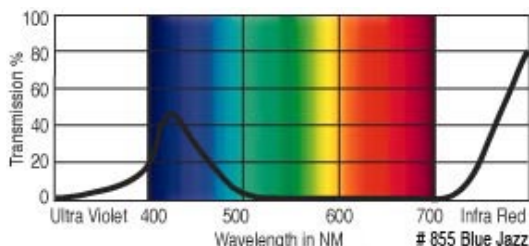

GamColor®
855
BLUE JAZZ
1% T
See swatchbook for accurate color