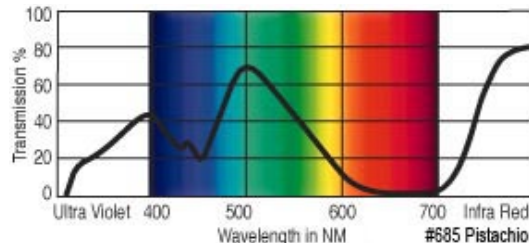

GamColor®
685
PISTACHIO
30% T
See swatchbook for accurate color