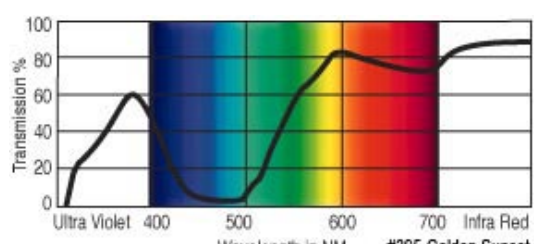

GamColor®
395
GOLDEN SUNSET
68% T
See swatchbook for accurate color