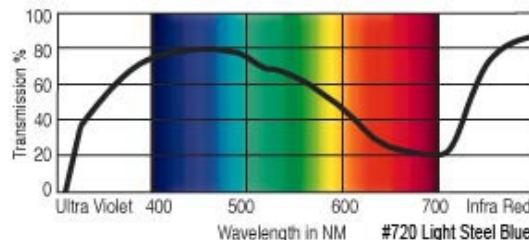

GamColor®
720
LIGHT STEEL BLUE
58% T
See swatchbook for accurate color