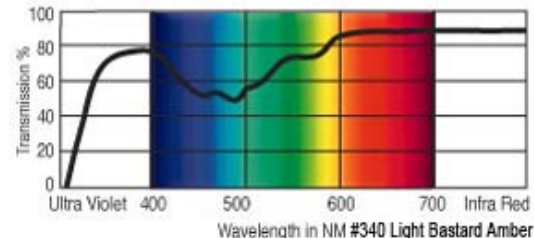

GamColor®
340
LIGHT BASTARD AMBER
78% T
See swatchbook for accurate color