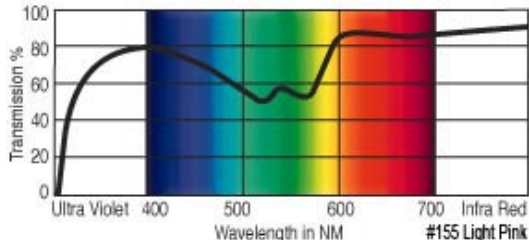

GamColor®
152
PARTY PINK
 50% T
 See swatchbook for accurate color

GamColor®
220
PINK MAGENTA
 18% T
 See swatchbook for accurate color

GamColor®
154
BABY PINK
 68% T
 See swatchbook for accurate color

GamColor®
235
PINK RED
 18% T
 See swatchbook for accurate color