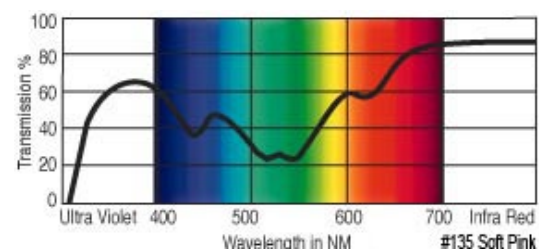

GamColor®
135
SOFT PINK
43% T
See swatchbook for accurate color