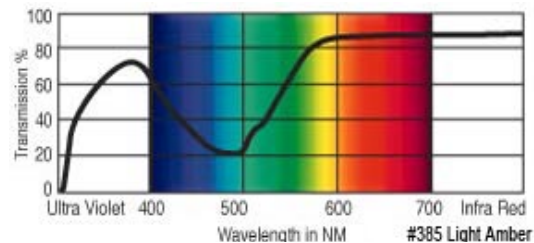

GamColor®
385
LIGHT AMBER
77% T
See swatchbook for accurate color