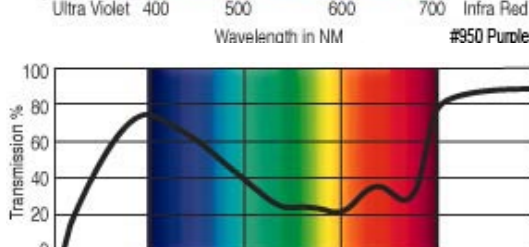

GamColor®
960
MEDIUM LAVENDER
22% T
See swatchbook for accurate color