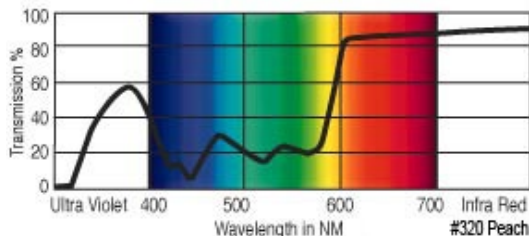

GamColor®
320
PEACH
47% T
See swatchbook for accurate color