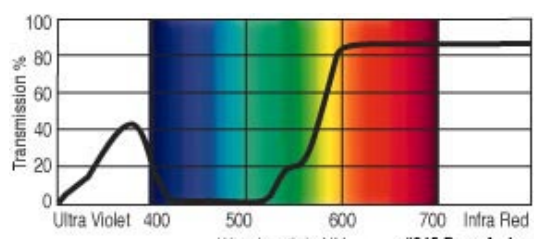

GamColor®
345
DEEP AMBER
41% T
See swatchbook for accurate color