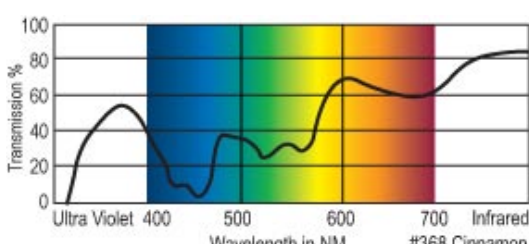

GamColor®
368
CINNAMON
(1592 Xenon CTO)
48% T
See swatchbook for accurate color