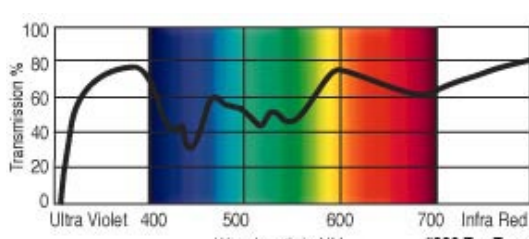

GamColor®
328
TAN TONE
61% T
See swatchbook for accurate color