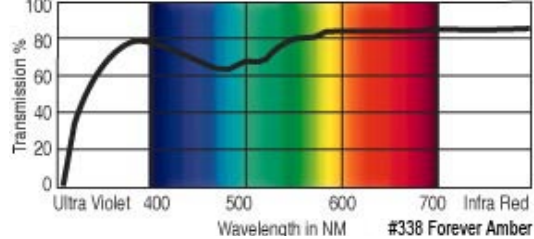

GamColor®
338
FOREVER AMBER
88% T
See swatchbook for accurate color