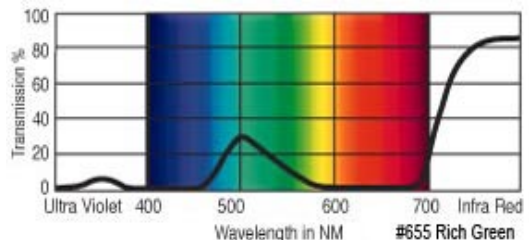

GamColor®
655
RICH GREEN
11% T
See swatchbook for accurate color