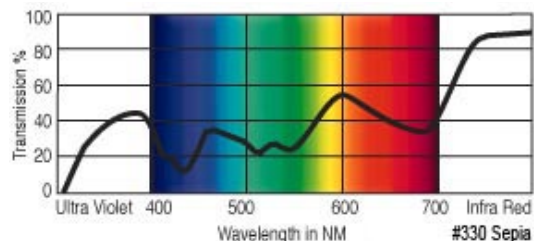

GamColor®
330
SEPIA
37% T
See swatchbook for accurate color