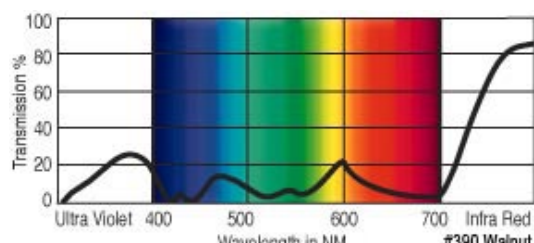

GamColor®
390
WALNUT
11% T
See swatchbook for accurate color
(1558 CTO/9ND)