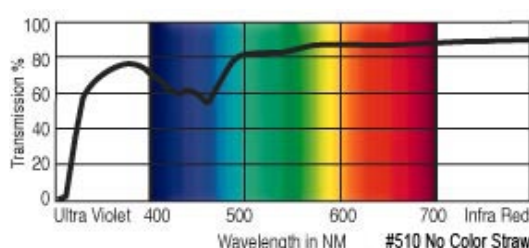

GamColor®
510
NO COLOR STRAW
90% T
See swatchbook for accurate color