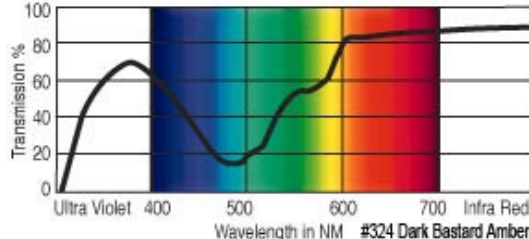

GamColor®
324
DARK BASTARD AMBER
60% T
See swatchbook for accurate color