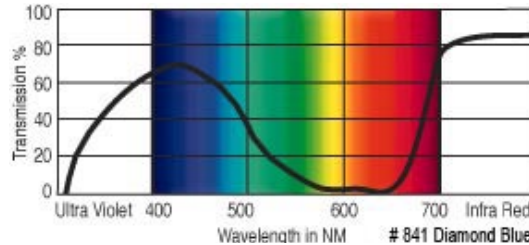

GamColor®
841
DIAMOND BLUE
12% T
See swatchbook for accurate color