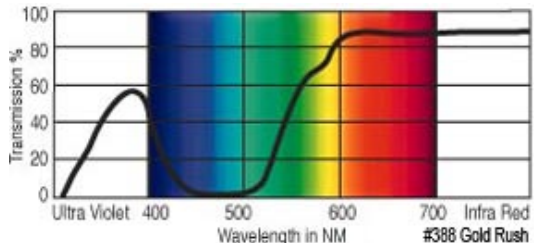

GamColor®
388
GOLD RUSH
68% T
See swatchbook for accurate color