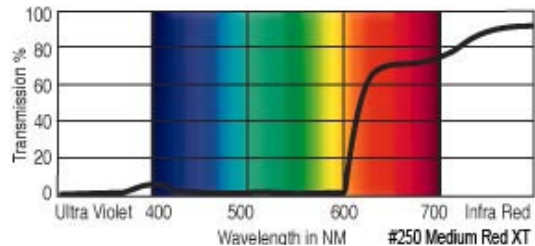

GamColor®
250
MEDIUM RED XT
7.7% T
See swatchbook for accurate color