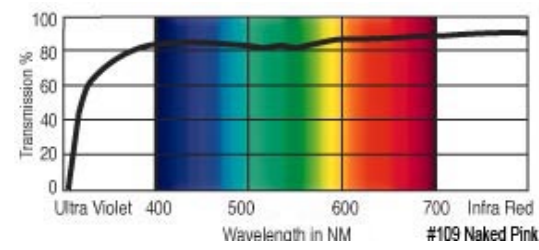

GamColor®
100
GYPSY PINK
 25% T
 See swatchbook for accurate color

GamColor®
108
1/8 ANTIQUE ROSE
 83% T
 See swatchbook for accurate color
 (1584 1/8 Minus Green)

GamColor®
101
LAVENDER BLUE
 38% T
 See swatchbook for accurate color