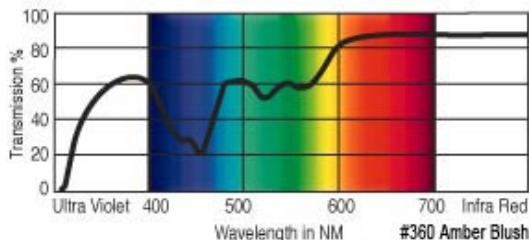

GamColor®
360
AMBER BLUSH
73% T
See swatchbook for accurate color
(1549 1/2 CTO)