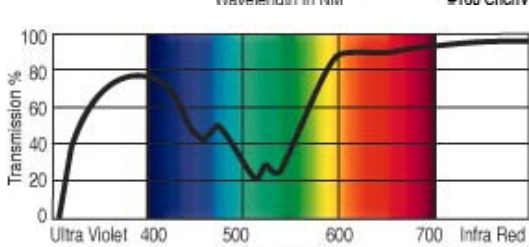

GamColor®
190
COLD PINK
51% T
See swatchbook for accurate color