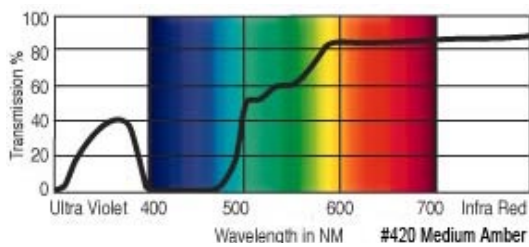

GamColor®
420
MEDIUM AMBER
71% T
See swatchbook for accurate color