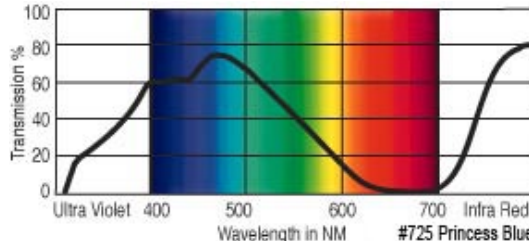

GamColor®
725
PRINCESS BLUE
32% T
See swatchbook for accurate color