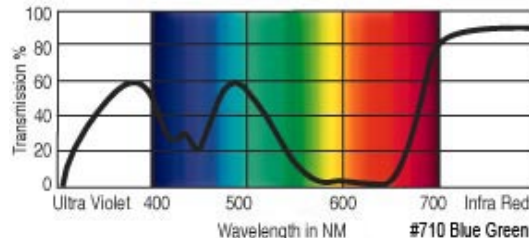

GamColor®
710
BLUE GREEN
14% T
See swatchbook for accurate color