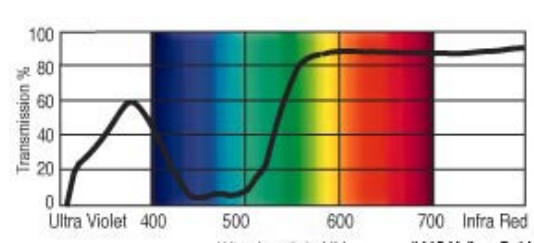

GamColor®
410
YELLOW GOLD
79% T
See swatchbook for accurate color