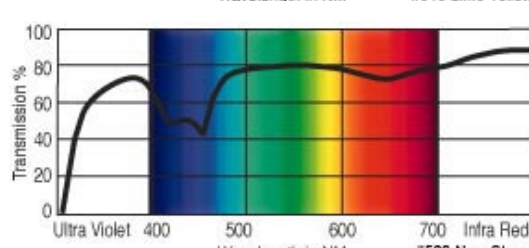

GamColor®
520
NEW STRAW
85% T
See swatchbook for accurate color