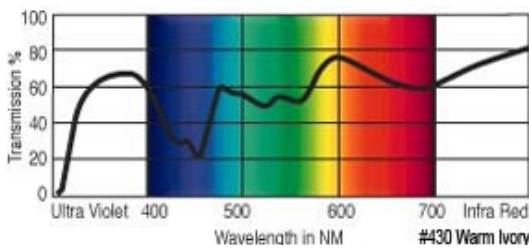

GamColor®
430
WARM IVORY
63% T
See swatchbook for accurate color