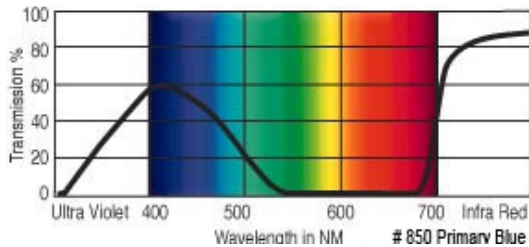

GamColor®
850
PRIMARY BLUE
5% T
See swatchbook for accurate color