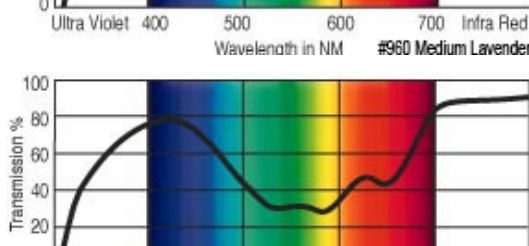

GamColor®
990
DARK LAVENDER
 15% T
 See swatchbook for accurate color

GamColor®
950
PURPLE
 7% T
 See swatchbook for accurate color

GamColor®
995
ORCHID
 6% T
 See swatchbook for accurate color

GamColor®
960
MEDIUM LAVENDER
 22% T
 See swatchbook for accurate color