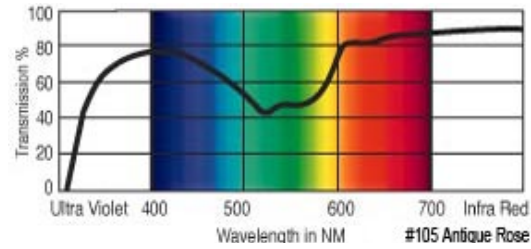

GamColor®
105
ANTIQUÉ ROSE
58% T
See swatchbook for accurate color
(1580 Minus Green)