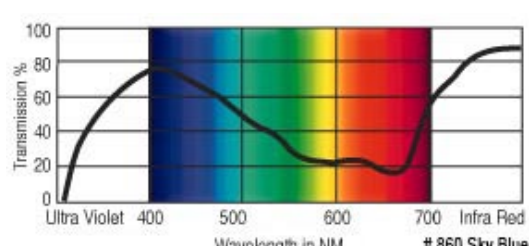

GamColor®
860
SKY BLUE
28% T
See swatchbook for accurate color