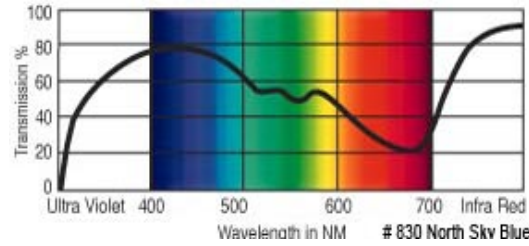

GamColor®
830
NORTH SKY BLUE
51% T
See swatchbook for accurate color