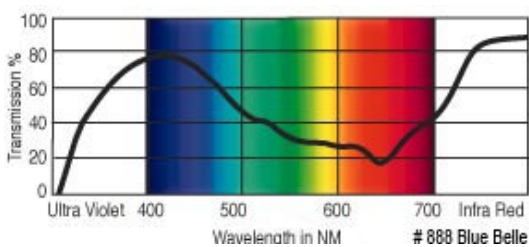

GamColor®
888
BLUE BELLE
31% T
See swatchbook for accurate color
(1526 3/4 CTB)