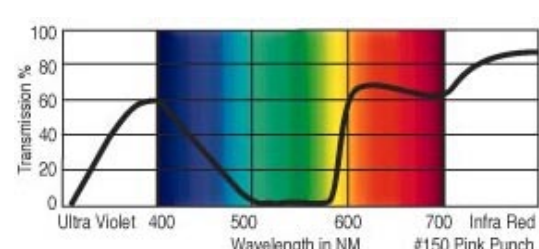

GamColor®
150
PINK PUNCH
27% T
See swatchbook for accurate color