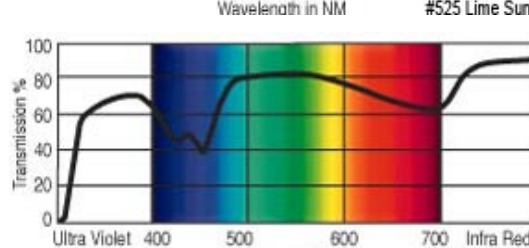

GamColor®
535
LIME
85.5% T
See swatchbook for accurate color
(1587 1/2 Plus Green)