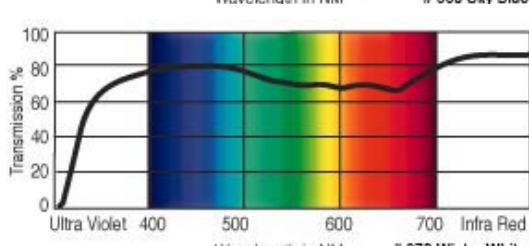

GamColor®
870
WINTER WHITE
76% T
See swatchbook for accurate color
(1535 1/8 CTB)