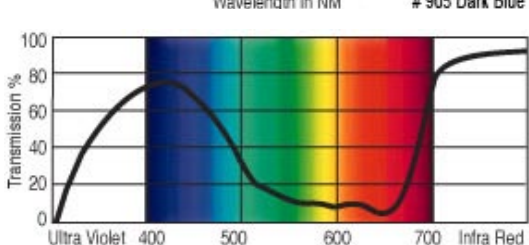

GamColor®
910
ALICE BLUE
11% T
See swatchbook for accurate color