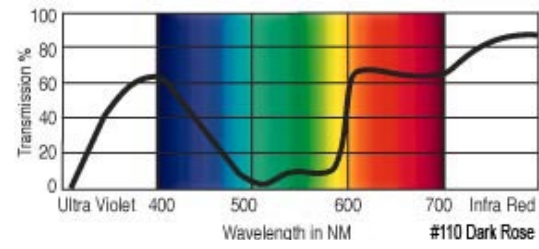

GamColor®
110
DARK ROSE
22% T
See swatchbook for accurate color