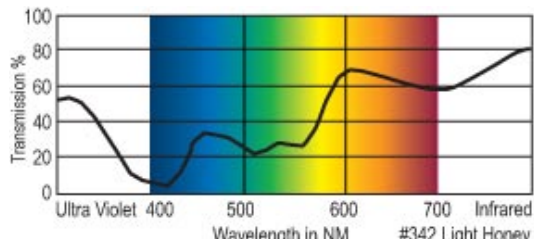

GamColor®
342
LIGHT HONEY
(1546 3/4 CTO)
66% T
See swatchbook for accurate color