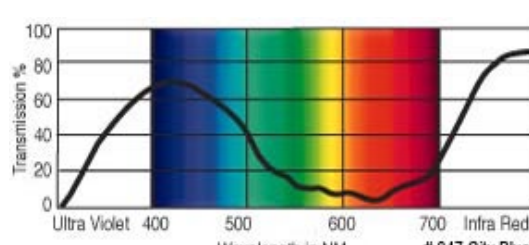

GamColor®
847
CITY BLUE
13% T
See swatchbook for accurate color
(1520 Extra CTB)