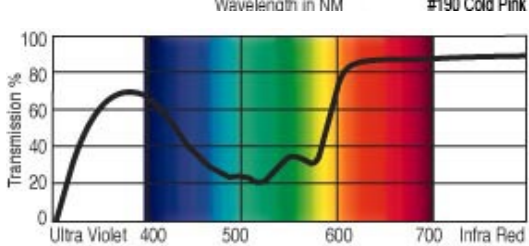

GamColor®
195
NYMPH PINK
53% T
See swatchbook for accurate color