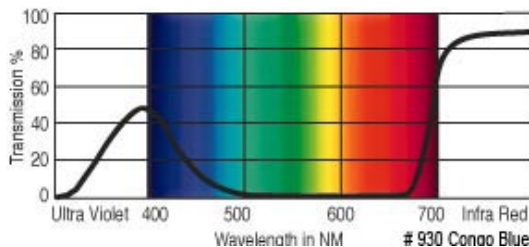

GamColor®
930
CONGO BLUE
2% T
See swatchbook for accurate color