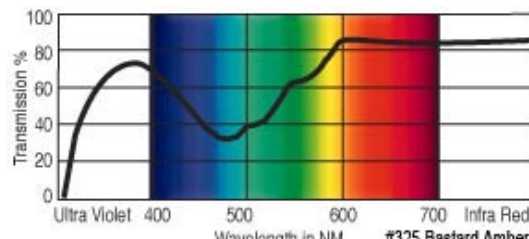

GamColor®
325
BASTARD AMBER
72% T
See swatchbook for accurate color