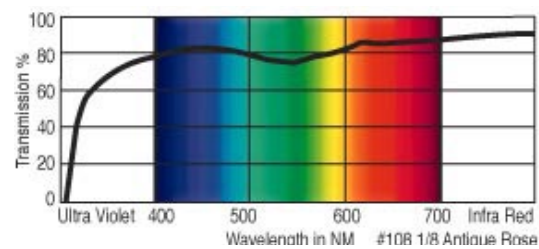

GamColor®
100
GYPSY PINK
 25% T
 See swatchbook for accurate color

GamColor®
108
1/8 ANTIQUE ROSE
 83% T
 See swatchbook for accurate color
 (1584 1/8 Minus Green)

GamColor®
101
LAVENDER BLUE
 38% T
 See swatchbook for accurate color