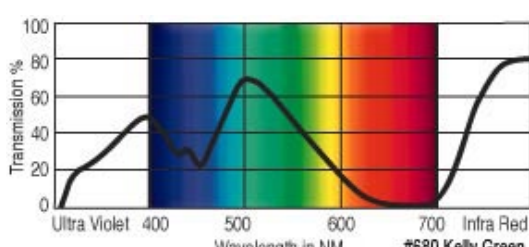

GamColor®
680
KELLY GREEN
35% T
See swatchbook for accurate color