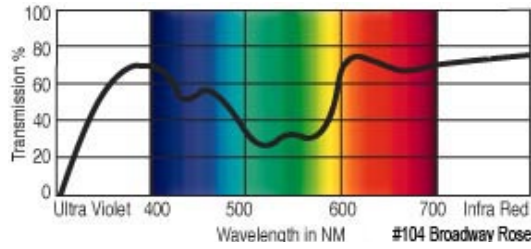

GamColor®
104
BROADWAY ROSE
46% T
See swatchbook for accurate color
(1578 Xtra Minus Green)