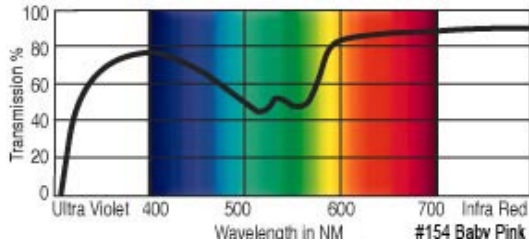

GamColor®
154
BABY PINK
68% T
See swatchbook for accurate color