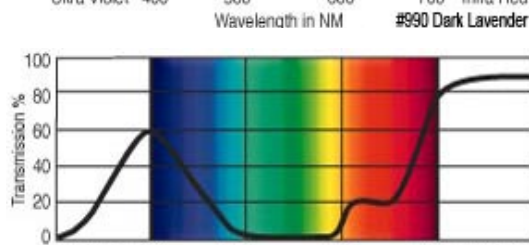

GamColor®
995
ORCHID
6% T
See swatchbook for accurate color