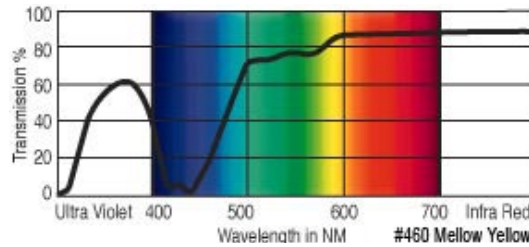

GamColor®
460
MELLOW YELLOW
83% T
See swatchbook for accurate color