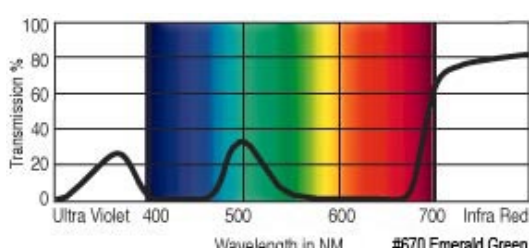

GamColor®
670
EMERALD GREEN
7% T
See swatchbook for accurate color