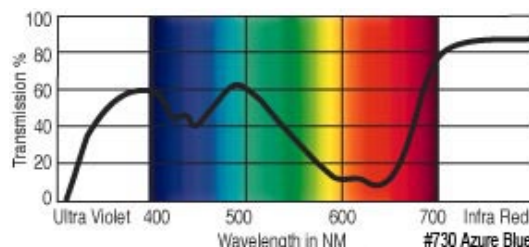

GamColor®
730
AZURE BLUE
27% T
See swatchbook for accurate color