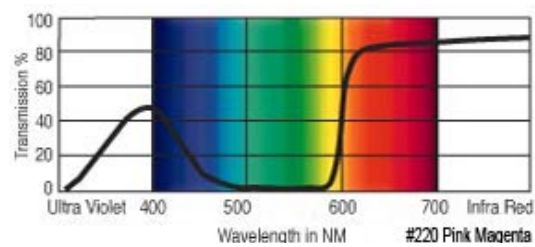

GamColor®
220
PINK MAGENTA
18% T
See swatchbook for accurate color