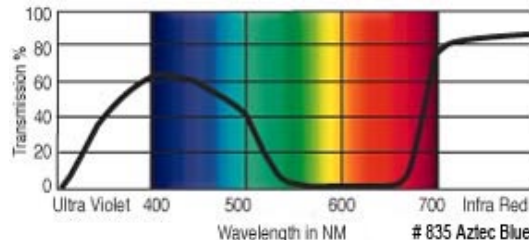

GamColor®
835
AZTEC BLUE
6% T
See swatchbook for accurate color