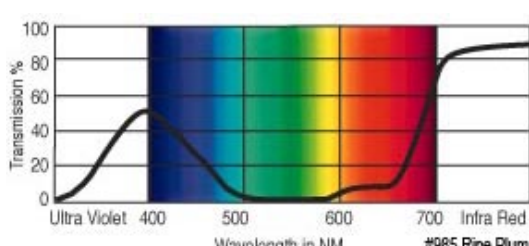

GamColor®
985
RIPE PLUM
3.5% T
See swatchbook for accurate color