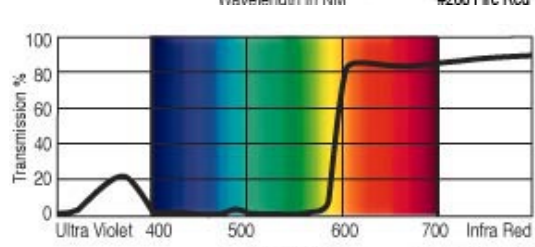

GamColor®
290
FIRE ORANGE
28% T
See swatchbook for accurate color