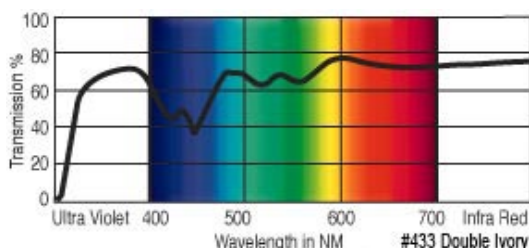

GamColor®
425
SUNFLOWER
 77% T
 See swatchbook for accurate color

GamColor®
470
PALE GOLD
 87% T
 See swatchbook for accurate color

GamColor®
430
WARM IVORY
 63% T
 See swatchbook for accurate color

GamColor®
480
MEDIUM YELLOW
 88% T
 See swatchbook for accurate color