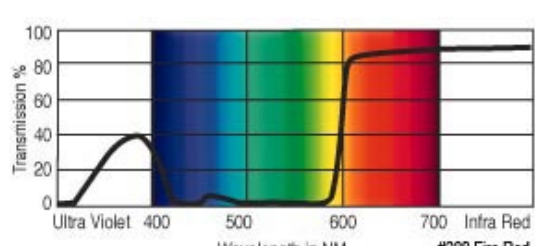

GamColor®
280
FIRE RED
26% T
See swatchbook for accurate color