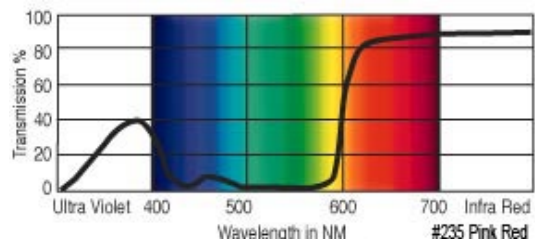

GamColor®
235
PINK RED
18% T
See swatchbook for accurate color