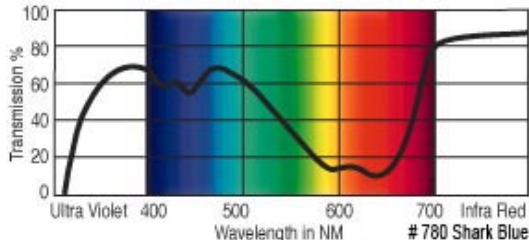

GamColor®
780
SHARK BLUE
27% T
See swatchbook for accurate color