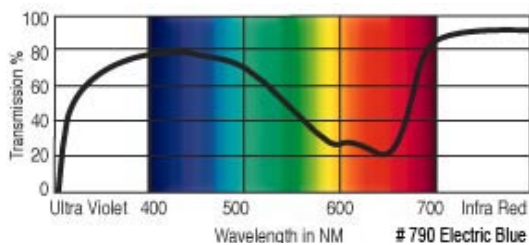

GamColor®
790
ELECTRIC BLUE
40% T
See swatchbook for accurate color