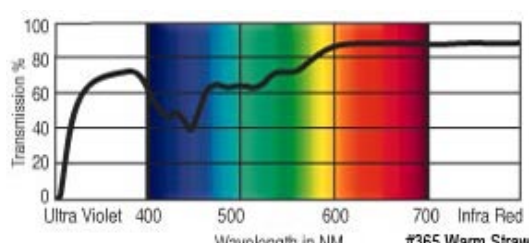

GamColor®
365
WARM STRAW
79% T
See swatchbook for accurate color