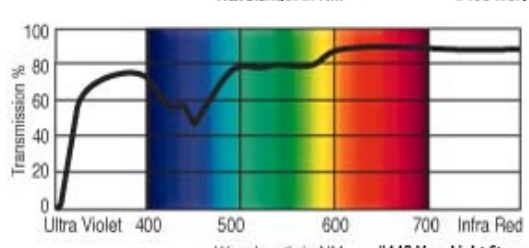

GamColor®
433
DOUBLE IVORY
 75% T
 See swatchbook for accurate color

GamColor®
510
NO COLOR STRAW
 90% T
 See swatchbook for accurate color

GamColor®
435
IVORY
 86% T
 See swatchbook for accurate color

GamColor®
515
LIME YELLOW
 91% T
 See swatchbook for accurate color
 (1589 1/8 Plus Green)