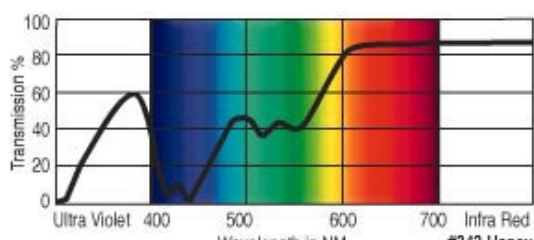

GamColor®
343
HONEY
62% T
See swatchbook for accurate color
(1543 FULL CTO)