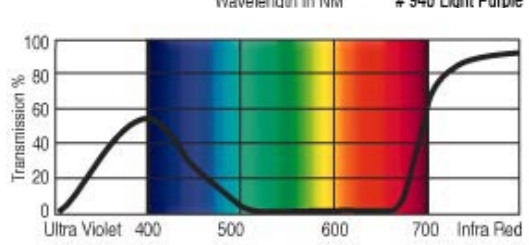

GamColor®
945
ROYAL PURPLE
2% T
See swatchbook for accurate color