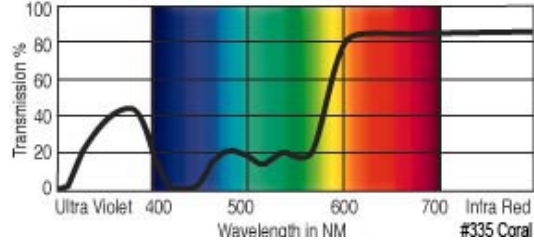

GamColor®
335
CORAL
44% T
See swatchbook for accurate color
(1540 Extra CTO)