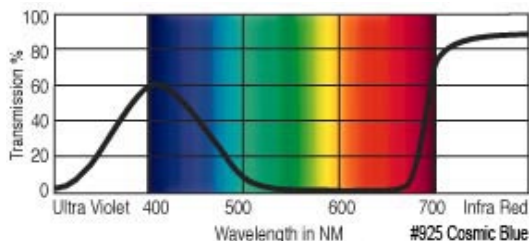

GamColor®
925
COSMIC BLUE
2% T
See swatchbook for accurate color