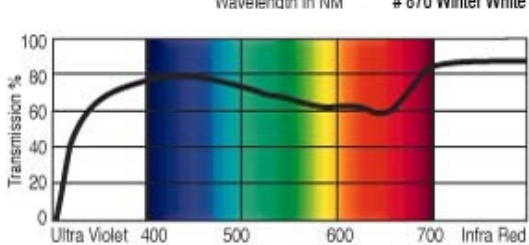

GamColor®
872
OPERA WHITE
65% T
See swatchbook for accurate color
(1534 1/6 Blue CTB)