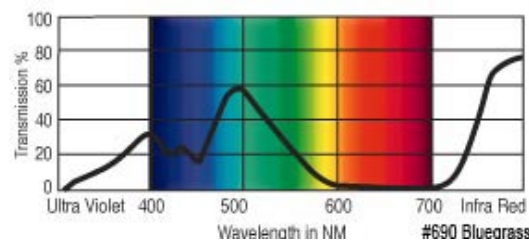

GamColor®
690
BLUE GRASS
16.5% T
See swatchbook for accurate color