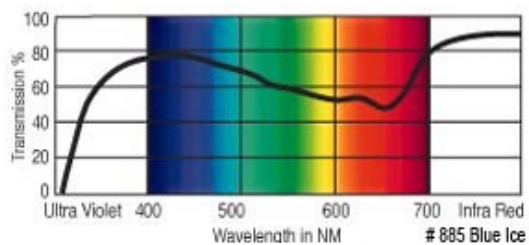

GamColor®
885
BLUE ICE
60% T
See swatchbook for accurate color
(1532 1/4 CTB)