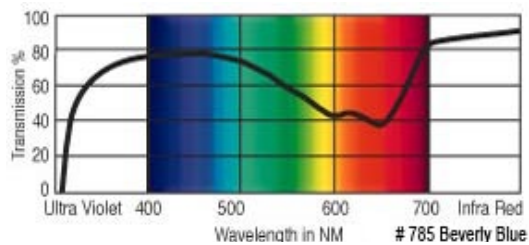

GamColor®
785
BEVERLY BLUE
55% T
See swatchbook for accurate color