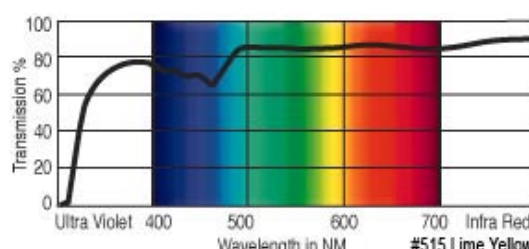

GamColor®
515
LIME YELLOW
91% T
See swatchbook for accurate color
(1589 1/8 Plus Green)