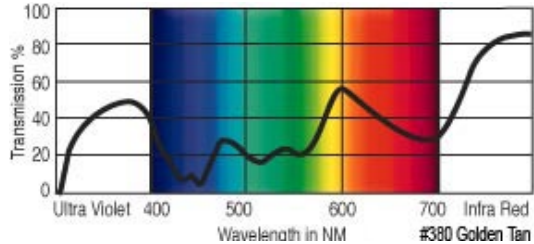

GamColor®
345
DEEP AMBER
 41% T
 See swatchbook for accurate color

GamColor®
350
DARK AMBER
 51% T
 See swatchbook for accurate color

GamColor®
375
FLAME
 72% T
 See swatchbook for accurate color

GamColor®
355
AMBER FLAME
 56% T
 See swatchbook for accurate color