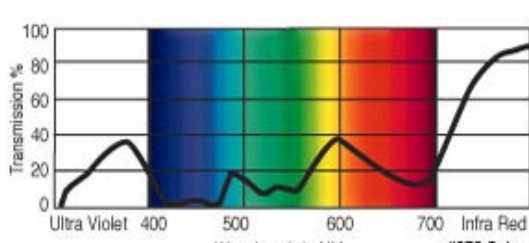

GamColor®
370
SPICE
21% T
See swatchbook for accurate color
(1557 CTO/6ND)