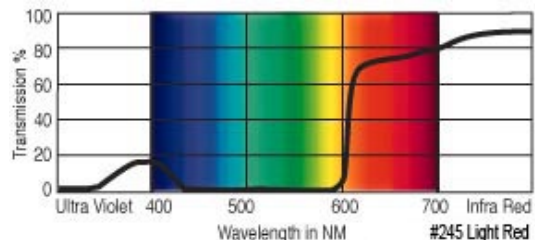

GamColor®
245
LIGHT RED
13% T
See swatchbook for accurate color