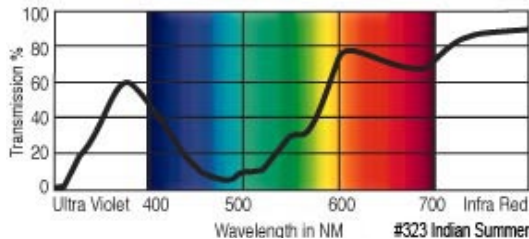

GamColor®
323
INDIAN SUMMER
46% T
See swatchbook for accurate color
(1590 Fluorfilter)