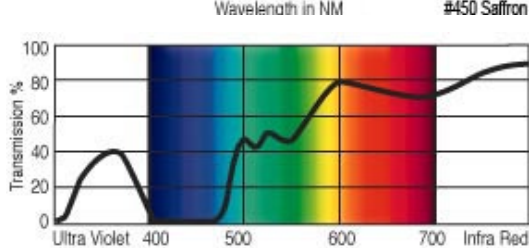

GamColor®
455
YELLOW SUN
62% T
See swatchbook for accurate color