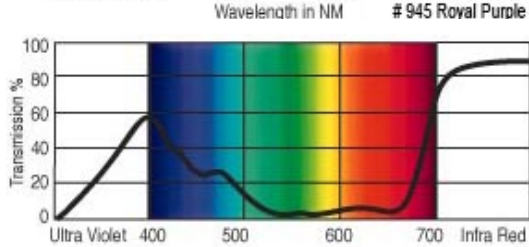

GamColor®
948
AFRICAN VIOLET
4% T
See swatchbook for accurate color