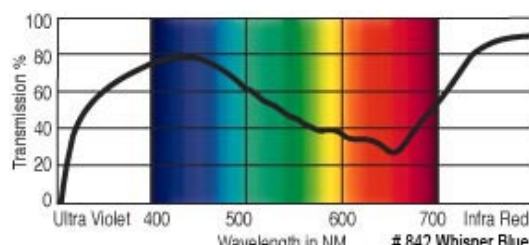

GamColor®
842
WHISPER BLUE
44% T
See swatchbook for accurate color
(1529 1/2 CTB)