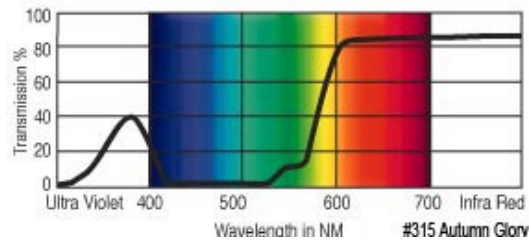

GamColor®
315
AUTUMN GLORY
37% T
See swatchbook for accurate color