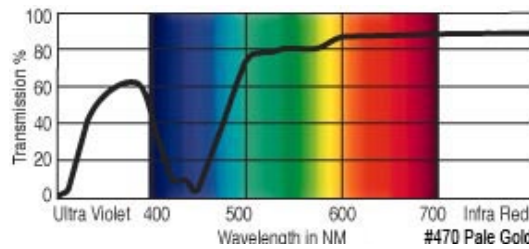

GamColor®
470
PALE GOLD
87% T
See swatchbook for accurate color