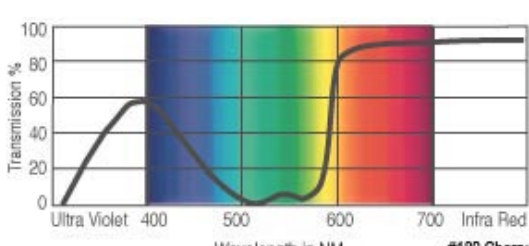

GamColor®
180
CHERRY
27% T
See swatchbook for accurate color