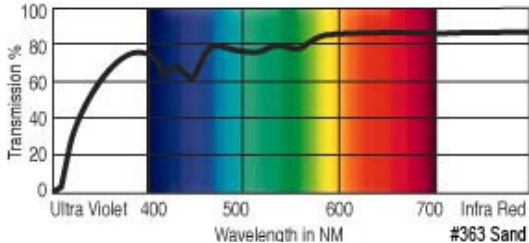

GamColor®
363
SAND
85% T
See swatchbook for accurate color
(1555 1/8 CTO)