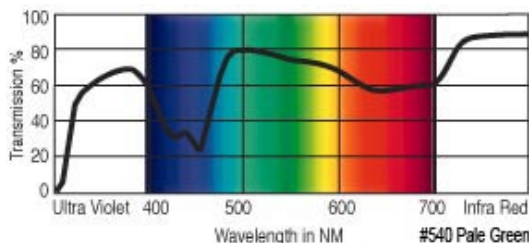

GamColor®
540
PALE GREEN
75% T
See swatchbook for accurate color
(1585 Plus Green)