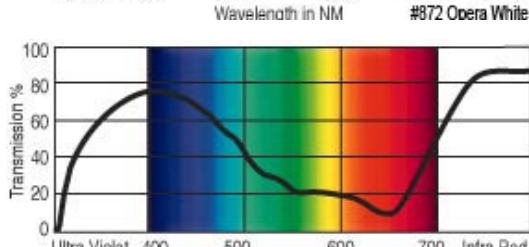

GamColor®
880
DAYLIGHT BLUE
22% T
See swatchbook for accurate color