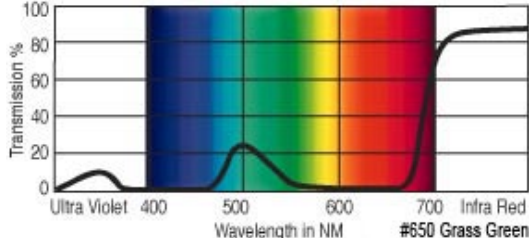

GamColor®
650
GRASS GREEN
6% T
See swatchbook for accurate color