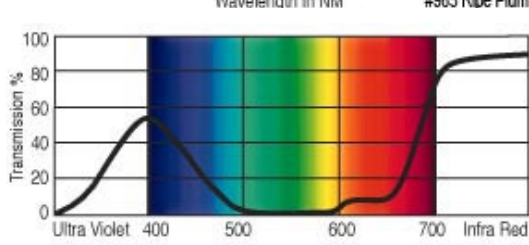

GamColor®
987
WILD PLUM
4.5% T
See swatchbook for accurate color