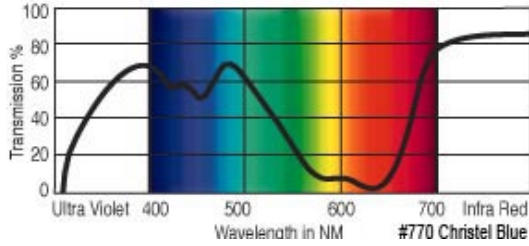

GamColor®
770
CHRISTEL BLUE
19% T
See swatchbook for accurate color