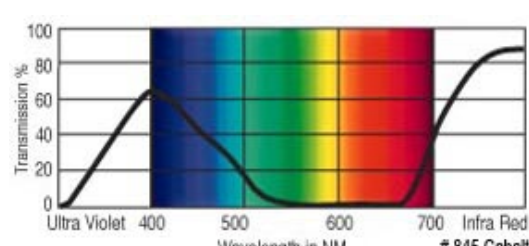

GamColor®
845
COBALT
4% T
See swatchbook for accurate color