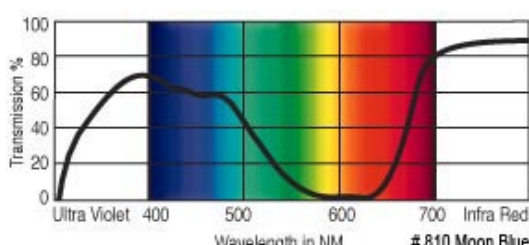

GamColor®
810
MOON BLUE
11% T
See swatchbook for accurate color