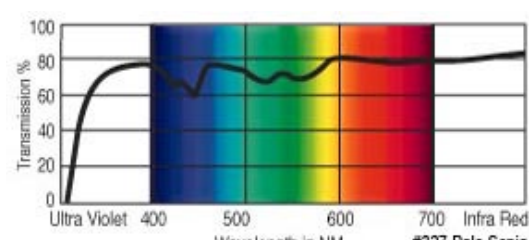

GamColor®
327
PALE SEPIA
82% T
See swatchbook for accurate color