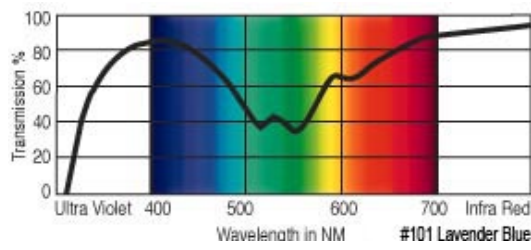

GamColor®
100
GYPSY PINK
 25% T
 See swatchbook for accurate color

GamColor®
108
1/8 ANTIQUE ROSE
 83% T
 See swatchbook for accurate color
 (1584 1/8 Minus Green)

GamColor®
101
LAVENDER BLUE
 38% T
 See swatchbook for accurate color