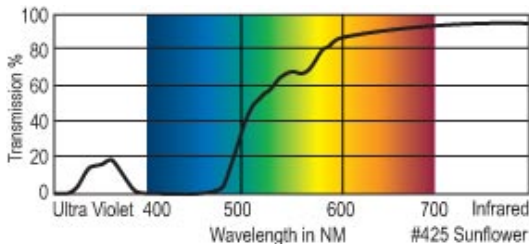

GamColor®
425
SUNFLOWER
77% T
See swatchbook for accurate color