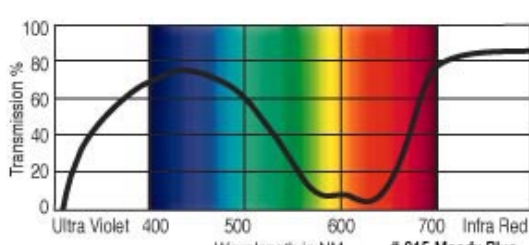

GamColor®
815
MOODY BLUE
20% T
See swatchbook for accurate color