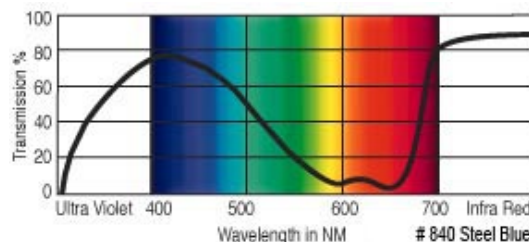

GamColor®
840
STEEL BLUE
19% T
See swatchbook for accurate color