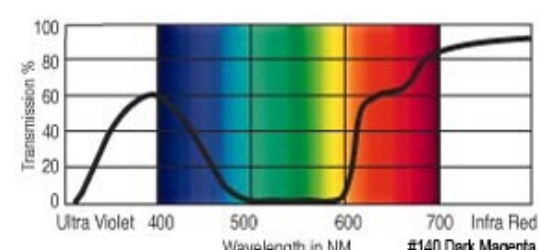

GamColor®
140
DARK MAGENTA
10% T
See swatchbook for accurate color