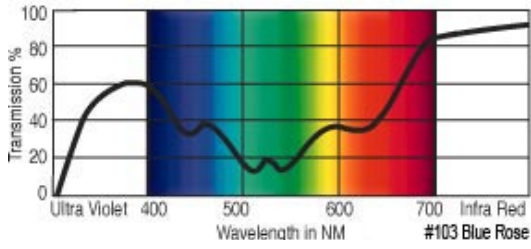

GamColor®
103
BLUE ROSE
28% T
See swatchbook for accurate color