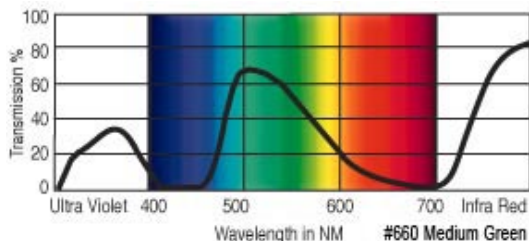

GamColor®
660
MEDIUM GREEN
36% T
See swatchbook for accurate color