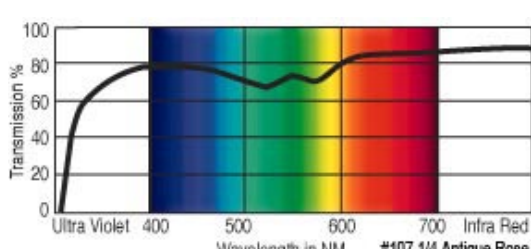

GamColor®
107
1/4 ANTIQUÉ ROSE
79% T
See swatchbook for accurate color
(1583 1/4 Minus Green)