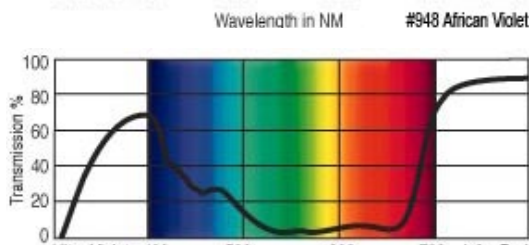

GamColor®
950
PURPLE
7% T
See swatchbook for accurate color