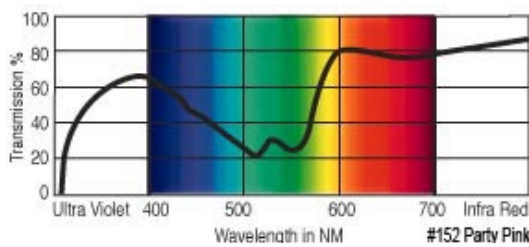

GamColor®
152
PARTY PINK
50% T
See swatchbook for accurate color