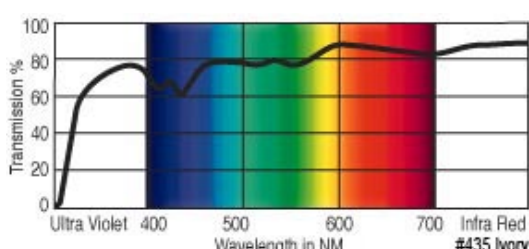

GamColor®
435
IVORY
86% T
See swatchbook for accurate color