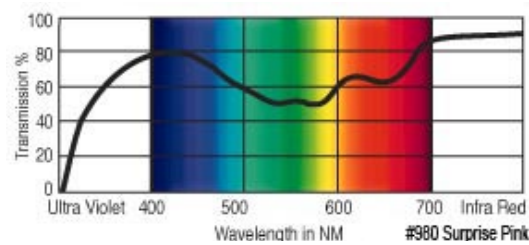

GamColor®
980
SURPRISE PINK
52% T
See swatchbook for accurate color