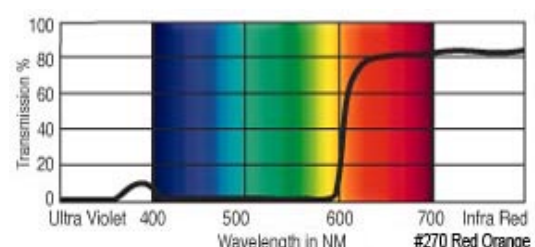

GamColor®
270
RED ORANGE
16.6% T
See swatchbook for accurate color