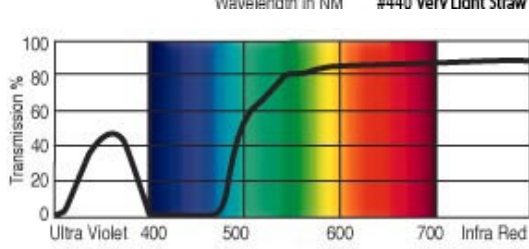

GamColor®
450
SAFFRON
83% T
See swatchbook for accurate color