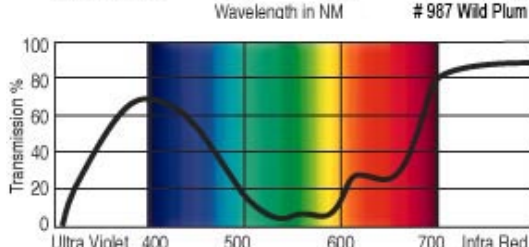

GamColor®
985
RIPE PLUM
 3.5% T
 See swatchbook for accurate color

GamColor®
945
ROYAL PURPLE
 2% T
 See swatchbook for accurate color

GamColor®
987
WILD PLUM
 4.5% T
 See swatchbook for accurate color

GamColor®
948
AFRICAN VIOLET
 4% T
 See swatchbook for accurate color