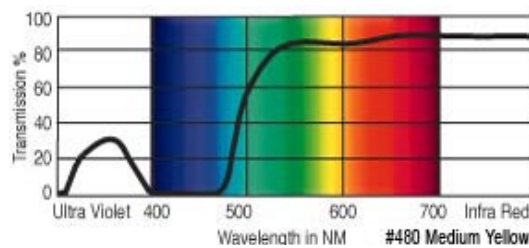

GamColor®
480
MEDIUM YELLOW
88% T
See swatchbook for accurate color