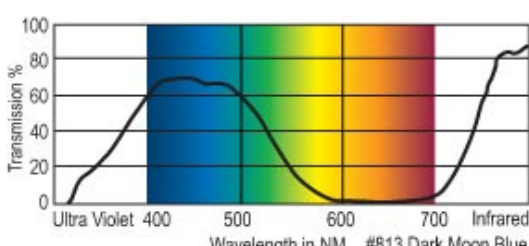

GamColor®
813
DARK MOON BLUE
5% T
See swatchbook for accurate color