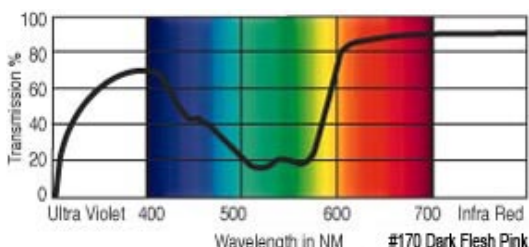

GamColor®
155
LIGHT PINK
 71% T
 See swatchbook for accurate color

GamColor®
245
LIGHT RED
 13% T
 See swatchbook for accurate color

GamColor®
160
CHORUS PINK
 62% T
 See swatchbook for accurate color

GamColor®
250
MEDIUM RED XT
 7.7% T
 See swatchbook for accurate color