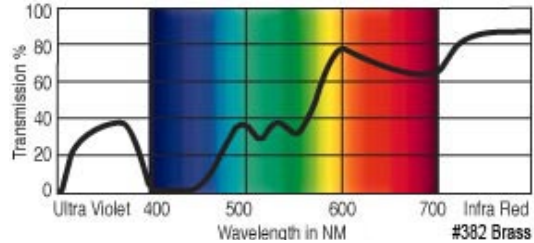

GamColor®
382
BRASS
53% T
See swatchbook for accurate color