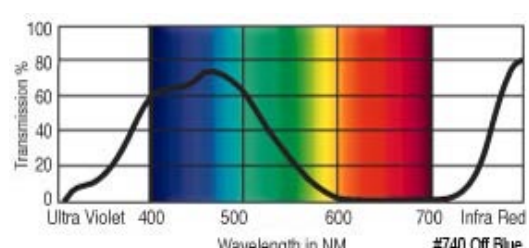

GamColor®
740
OFF BLUE
17% T
See swatchbook for accurate color