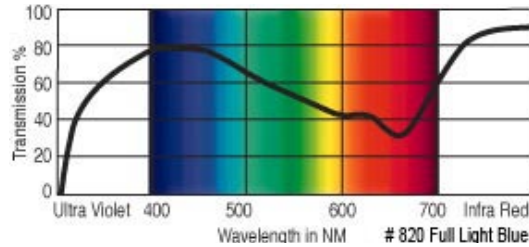

GamColor®
820
FULL LIGHT BLUE
50% T
See swatchbook for accurate color