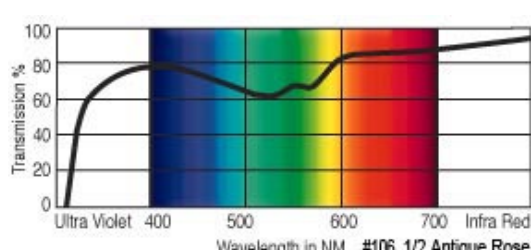

GamColor®
106
1/2 ANTIQUÉ ROSE
74% T
See swatchbook for accurate color
(1582 1/2 Minus Green)