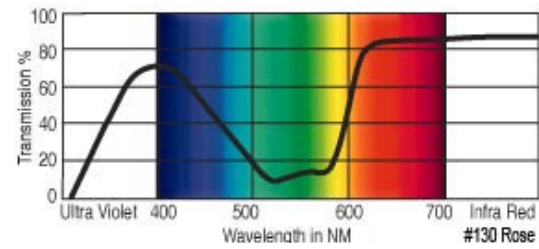

GamColor®
130
ROSE
36% T
See swatchbook for accurate color