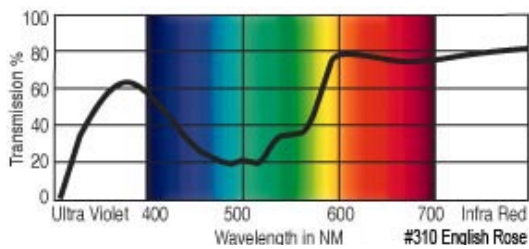

GamColor®
310
ENGLISH ROSE
55% T
See swatchbook for accurate color