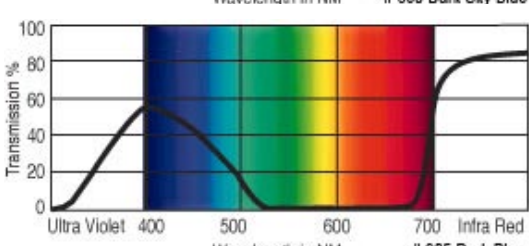

GamColor®
905
DARK BLUE
1% T
See swatchbook for accurate color