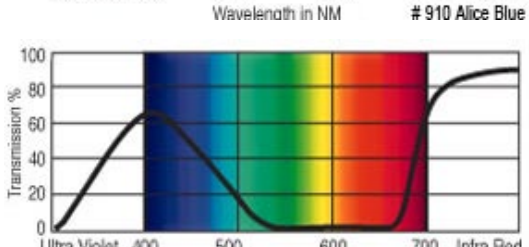

GamColor®
915
TWILIGHT
4% T
See swatchbook for accurate color