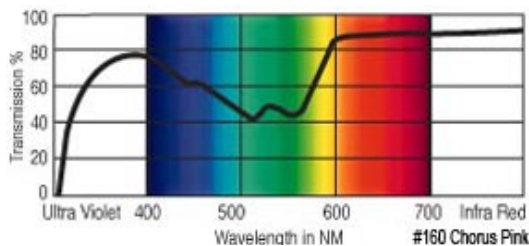

GamColor®
160
CHORUS PINK
62% T
See swatchbook for accurate color