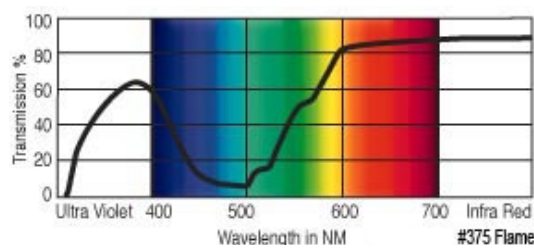

GamColor®
375
FLAME
72% T
See swatchbook for accurate color