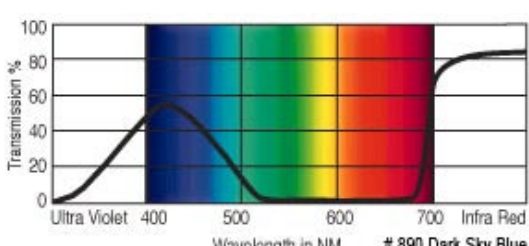

GamColor®
890
DARK SKY BLUE
3% T
See swatchbook for accurate color