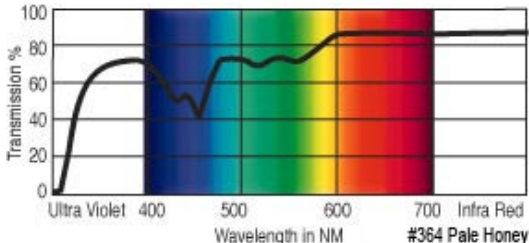

GamColor®
364
PALE HONEY
82% T
See swatchbook for accurate color
(1552 1/4 CTO)